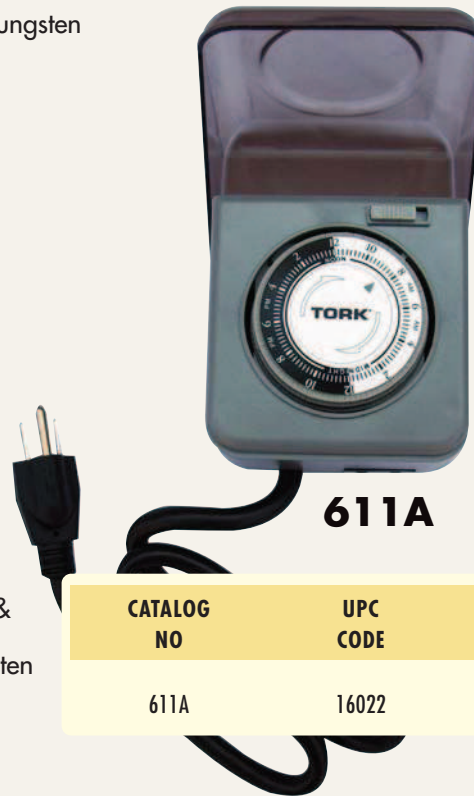

RATINGS

125VAC 15A Resistive & General Purpose
125VAC, 1250W Tungsten
125 VAC, 1/3 HP, TV-4

CATALOG NO	UPC CODE
611A	16022

651A & 652A PHOTOCELL CONTROLLED MECHANICAL OUTDOOR TIMER WITH ONE OR TWO OUTLETS

APPLICATIONS

- Ideal to control landscape lighting and Christmas lights
- Control small pumps, fountains, motors, etc

FEATURES

- Choice of settings:
  - ON at dusk & OFF 2, 4, 6, 8 hours later
  - ON at dusk, OFF at dawn
  - ON continuously
  - OFF

651A: 6.5" cord and one grounded outlet
652A: 6.5" cord and two grounded outlets

RATINGS 651A

125VAC 15A Resistive & General Purpose
125VAC, 1000W Tungsten
125 VAC, 1/3 HP, TV-4

RATINGS 652A

(total for two outlets)
125VAC 15A Resistive & General Purpose
125VAC, 625W Tungsten
125 VAC, 1/3 HP, TV-4