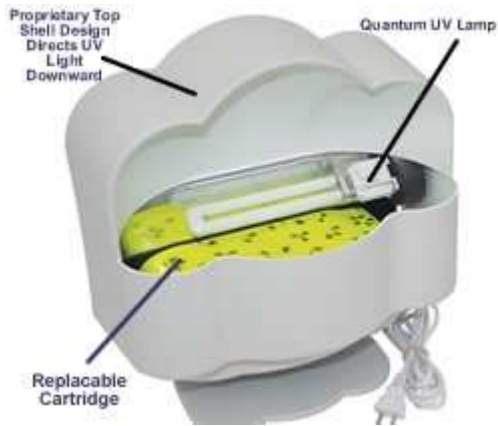

# Paraclipse® Fly Patrol™

## Specs

	Model (USA)	Model (International)
		250707
<b>Dimensions</b>	12.5" x 12.0" x 6.25"	12.5" x 12.0" x 6.25"
<b>Weight</b>	3.5 lbs.	3.5 lbs.
<b>Electrical</b>	115/120V 50/60 Hz, 8 foot Cord	220/240V 50/60 Hz, IEC Receptacle
<b>Coverage</b> (line of sight)	300 - 400 square feet	300 - 400 square feet
<b>Cartridge Surface Area</b>	162 square inches	162 square inches
<b>Cartridge Life</b>	30 days	30 days
<b>Lamp Life</b>	approx. 8 months	approx. 8 months
<b>Ultraviolet(UV) Lamp</b>	13 Watts (Compact)	13 Watts (Compact)