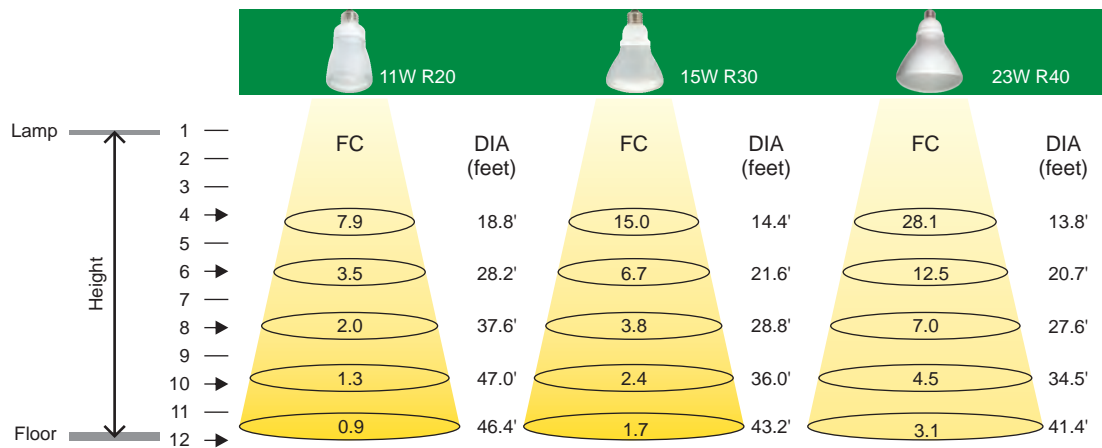

## R20 / R30 / R40 Indoor Reflector CFL

Nominal Wattage	Overdrive Model #	Item Description & CCT	Initial Lumen	Av Rated Life (hrs)	Diameter inch / mm	Length inch / mm	Pack Master	Item #
11	11W/ODR20	11W R20 Reflector- CFL-Soft White	360	10,000	2.5 / 64	5.0 / 126	12	122
11	11W/ODR20/50K	11W R20 Reflector- CFL-Natural DL	360	10,000	2.5 / 64	5.0 / 126	12	123
15	● 15W/ODR30	15W R30 Reflector- CFL-Soft White	700	10,000	3.7 / 95	5.4 / 137	12	037
15	15W/ODR30/41K	15W R30 Reflector- CFL-Cool White	700	10,000	3.7 / 95	5.4 / 137	12	161
15	15W/ODR30/50K	15W R30 Reflector- CFL-Natural DL	700	10,000	3.7 / 95	5.4 / 137	12	092
23	● 23W/ODR40	23W R40 Reflector- CFL-Soft White	1090	10,000	5.0 / 127	6.5 / 165	12	129
23	23W/ODR40/50K	23W R40 Reflector- CFL-Natural DL	1200	10,000	5.0 / 127	6.5 / 165	12	130

### Features

- 6,000 to 10,000 hour average rated life reduces relamping & related costs
- Rare earth tri-phosphor with 80 plus CRI for better performance
- High Luminous Efficacy
- 75% Lower Power Consumption over incandescent bulbs
- Available in various color temperature
- Size same as incandescent lamp and true retrofit

### Notes

- Not Dimmable
- Available in other color temperature also (upon request)
- Dimension with  $\pm 0.1$  inch tolerance