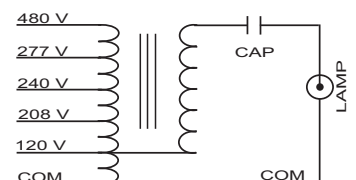

4 1/4" x 4 3/4" CORE

CORE AND COIL

Dimension A (inches)	1.50
Dimension B (inches)	3.35
Weight (lbs)	10.4
Lead Lengths (inches)	12

Line Voltage (Volts)	120	208	240	277	480
Line Current (Amps)					
Operating	2.50	1.45	1.25	1.10	0.63
Open Circuit	2.50	1.45	1.25	1.10	0.63
Starting	1.56	0.90	0.77	0.68	0.39
Input Watts (W)	290	290	290	290	290
Open Circuit Voltage (V)	300	300	300	300	300
Drop Out Voltage	60	104	120	140	240
UL(1029) Bench Top Rise	A	A	A	A	A
Recommended Fuse (Amps)	8	5	5	3	2
HIGH POTENTIAL TEST (VOLTS)					
1 Minute	2000				
2 Seconds	2500				
Open Circuit Voltage Test (volts)	280-330				
Short-Circuit Current Test (Amps)					
Secondary Current	2.30-2.65				
Input Current	1.20 - 1.80	0.65 - 1.05	0.60 - 0.90	0.50 - 0.80	0.30 - 0.45

BRACKET

CORE & COIL
MOUNTING BRACKET

KB47
Mounting bracket for
Core & Coil Ballasts
(2 brackets with thru bolts)

C-01
MOUNTING CLIP for round
case (Furnished as standard
with B suffix ballast)

CAPACITOR

RATING
15 Mfd ± 3%
400 VAC MIN
Dry Film Capacitor
Thermal Plastic Case
Max. Case Temp 100° C

WIRING DIAGRAM

MULTI VOLTAGE
120/208/240/277/480 VOLT CONNECTION

ORDERING INFORMATION

*** Add proper suffix to catalog number when ordering as indicated below:
No suffix = Core and Coil Only
B= Core and Coil, and Bracket
C=Core and Coil, and Capacitor
BC=Core and Coil, Capacitor and Bracket