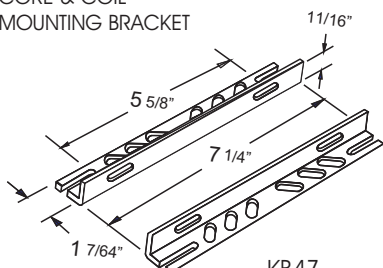

BRACKET

CORE & COIL
MOUNTING BRACKET

KB47
Mounting bracket for
Core & Coil Ballasts
(2 brackets with thru bolts)