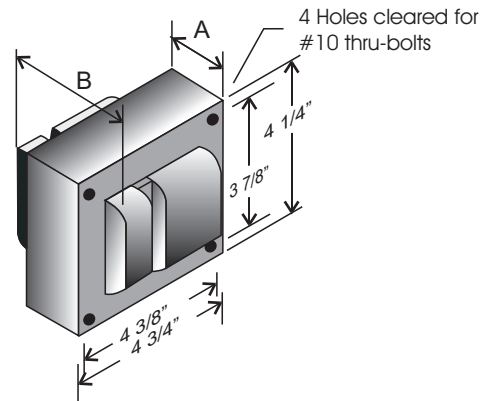

4 1/4" x 4 3/4" CORE

CORE AND COIL

Dimension A (inches)	1.50
Dimension B (inches)	3.35
Weight (lbs)	10.4
Lead Lengths (inches)	12

Line Voltage (Volts)	120	208	240	277	480
Line Current (Amps)					
Operating	2.50	1.45	1.25	1.10	0.63
Open Circuit	2.50	1.45	1.25	1.10	0.63
Starting	1.56	0.90	0.77	0.68	0.39
Input Watts (W)	290	290	290	290	290
Open Circuit Voltage (V)	300	300	300	300	300
Drop Out Voltage	60	104	120	140	240
UL(1029) Bench Top Rise	A	A	A	A	A
Recommended Fuse (Amps)	8	5	5	3	2
HIGH POTENTIAL TEST (VOLTS)					
1 Minute	2000				
2 Seconds	2500				
Open Circuit Voltage Test (volts)	280-330				
Short-Circuit Current Test (Amps)					
Secondary Current	2.30-2.65				
Input Current	1.20 - 1.80	0.65 - 1.05	0.60 - 0.90	0.50 - 0.80	0.30 - 0.45

BRACKET

CORE & COIL
MOUNTING BRACKET

KB47
Mounting bracket for
Core & Coil Ballasts
(2 brackets with thru bolts)

C-01
MOUNTING CLIP for round
case (Furnished as standard
with B suffix ballast)

CAPACITOR

RATING
15 Mfd ± 3%
400 VAC MIN
Dry Film Capacitor
Thermal Plastic Case
Max. Case Temp 100° C