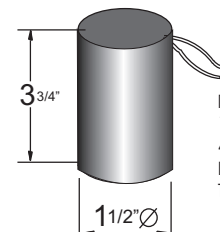

4 1/4" x 4 3/4" CORE

CORE AND COIL

Dimension A (inches)	1.50
Dimension B (inches)	3.35
Weight (lbs)	10.4
Lead Lengths (inches)	12

Line Voltage (Volts)	120	208	240	277	480
Line Current (Amps)					
Operating	2.50	1.45	1.25	1.10	0.63
Open Circuit	2.50	1.45	1.25	1.10	0.63
Starting	1.56	0.90	0.77	0.68	0.39
Input Watts (W)	290	290	290	290	290
Open Circuit Voltage (V)	300	300	300	300	300
Drop Out Voltage	60	104	120	140	240
UL(1029) Bench Top Rise	A	A	A	A	A
Recommended Fuse (Amps)	8	5	5	3	2
HIGH POTENTIAL TEST (VOLTS)					
1 Minute	2000				
2 Seconds	2500				
Open Circuit Voltage Test (volts)	280-330				
Short-Circuit Current Test (Amps)					
Secondary Current	2.30-2.65				
Input Current	1.20 - 1.80	0.65 - 1.05	0.60 - 0.90	0.50 - 0.80	0.30 - 0.45

BRACKET

CORE & COIL
MOUNTING BRACKET

KB47
Mounting bracket for
Core & Coil Ballasts
(2 brackets with thru bolts)

C-01
MOUNTING CLIP for round
case (Furnished as standard
with B suffix ballast)

CAPACITOR

RATING
15 Mfd ± 3%
400 VAC MIN
Dry Film Capacitor
Thermal Plastic Case
Max. Case Temp 100° C

WIRING DIAGRAM

MULTI VOLTAGE
120/208/240/277/480 VOLT CONNECTION

ORDERING INFORMATION

*** Add proper suffix to catalog number when ordering as indicated below:
No suffix = Core and Coil Only
B= Core and Coil, and Bracket
C=Core and Coil, and Capacitor
BC=Core and Coil, Capacitor and Bracket