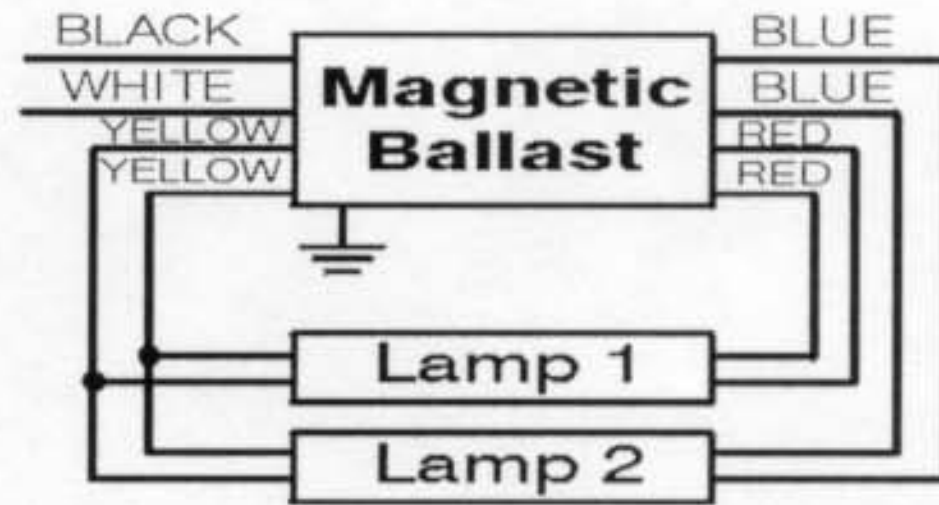

ISB SOLA BASIC

REV. "A"

FLUORESCENT BALLAST SPECIFICATIONS

DESCRIPTION

CATALOG ERSF-220-60-TP	TYPE Normal Power Factor	STARTING METHOD Trigger Start	NUMBER OF LAMPS 2	LAMP TYPE F14T12, F15T12, F20T12

ELECTRICAL CHARACTERISTICS

INPUT VOLTAGE 120v	LAMP WATTS 14/15/20w	INPUT POWER 46w	INPUT CURRENT 0.71 A	OCV 220v	PF NPF	FREQUENCY 60 Hz	SOUND RATED A
MIN START TEMP 50°F / 10°C	CLASS P	TYPE 1 outdoor	BALLAST FACTOR 0.65	BEF 1.41	THD 10%	NO PCB'S	

PHYSICAL CHARACTERISTICS

	CASE DIMENSIONS						
	UNITS	M1	M2	M3	W	L	H
	INCHES	1.687	6.00	5.440	2.375	6.560	1.500
	TOL(+/-)	0.010	0.010	0.010	0.050	0.050	0.050
	MM	43	152	138	60	166	38
	TOL(+/-)	0.25	0.25	0.25	1.30	1.30	1.30
	LEAD LENGTH						
UNITS	BLACK	WHITE	RED	BLUE	YELLOW		
INCHES	22	22	26	26	36		
TOL(+/-)	3/8	3/8	3/8	3/8	3/8		
MM	559	559	600	600	914		
TOL(+/-)	10	10	10	10	10		

CARTON CHARACTERISTICS

UNITS/CARTON 16	CARTONS/LAYER 12	# OF LAYERS 4	UNITS/PALLET 768	PIECE WEIGHT 2.9 lbs	CARTON WEIGHT 47 lbs	PALLET WEIGHT 2,292 lbs
CARTONS/PALLET 48	CARTON DIMENSIONS 12" x 12" x 4"	PALLET DIMENSIONS 40" x 48" x 7"	PALLET DIMENSIONS LOADED INCLUDING WOOD PALLET 40" x 48" x 24"			

CARTON LABEL

ELECTRICAL DIAGRAM

PRODUCT LABEL

120 VOLT **0.71** AMP **220** OCV **60** HZ

FOR: 2-F14T12, 2-F15T12
or 2-F20T12/PH

SOUND RATED **A**

2 YEAR WARRANTY

TRIGGER START BALLAST

ERSF-220-60-TP

MINIMUM 10° C
MADE IN MEXICO

CLASS P
TYPE 1
OUTDOOR

LINE GROUND BALLAST CASE
MOUNT LAMPS WITHIN 12" OF
GROUNDED METAL REFLECTOR

Lighting and Power Source
2707 Realty Road, Suite 110
Carrollton, TX 75006
Tel: (888) 385-4448
Fax: (972) 418-5858