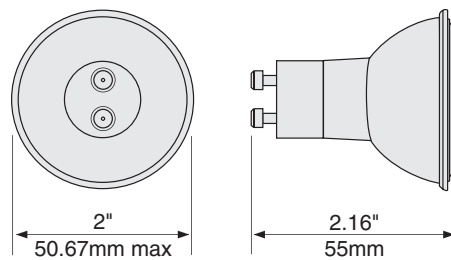

PRO-STAR™ MR-16

Aluminized Reflector

GU10

Dichroic Reflector

GZ10

ø[ft]	H[ft]	E[fc]
1.44	3.3	130
2.89	6.6	33
4.33	9.8	14
5.77	13.1	8
25° PRO-STAR™ 50W		

ø[ft]	H[ft]	E[fc]
3.05	3.3	60
6.10	6.6	15
9.18	9.8	7
12.23	13.1	4
50° PRO-STAR™ 50W		

Watts (W)	USHIO Ordering Code	USHIO Lamp Code	Voltage (V)	Color Temp (K)	Beam Angle	Beam Spread	Luminous Intensity (cd)	Avg Life (h)	Base Type
50	1003301	50MR16/GU10/NFL25	120	2750	25°	Narrow Flood	1400	2500	GU10
50	1003303	50MR16/GU10/WFL50	120	2750	50°	Wide Flood	650	2500	GU10
50	1003305	50MR16/GZ10/NFL25	120	2750	25°	Narrow Flood	1400	2500	GZ10
50	1003307	50MR16/GZ10/WFL50	120	2750	50°	Wide Flood	650	2500	GZ10