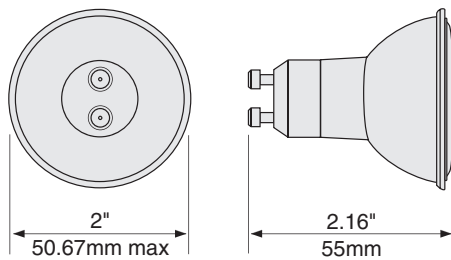

PRO-STAR™ MR-16

Aluminized Reflector

GU10

Dichroic Reflector

GZ10

ø[ft]	H[ft]	E[fc]
1.44	3.3	130
2.89	6.6	33
4.33	9.8	14
5.77	13.1	8
25° PRO-STAR™ 50W		

ø[ft]	H[ft]	E[fc]
3.05	3.3	60
6.10	6.6	15
9.18	9.8	7
12.23	13.1	4
50° PRO-STAR™ 50W		

Watts (W)	USHIO Ordering Code	USHIO Lamp Code	Voltage (V)	Color Temp (K)	Beam Angle	Beam Spread	Luminous Intensity (cd)	Avg Life (h)	Base Type
50	1003301	50MR16/GU10/NFL25	120	2750	25°	Narrow Flood	1400	2500	GU10
50	1003303	50MR16/GU10/WFL50	120	2750	50°	Wide Flood	650	2500	GU10
50	1003305	50MR16/GZ10/NFL25	120	2750	25°	Narrow Flood	1400	2500	GZ10
50	1003307	50MR16/GZ10/WFL50	120	2750	50°	Wide Flood	650	2500	GZ10