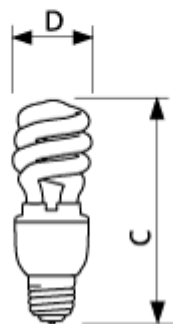

Product data

Product Number

147892

PHILIPS

Product data	
Full product name	Mini Dec Twister 27W Med EL/mDT 1CT
Ordering Code	EL/MDT 27W 1850 LM 5K
Pack type	1 Lamp in a Folding Carton
Pieces per Sku	1
Skus/Case	6
Pack UPC	046677147891
EAN2US	
Case Bar Code	50046677147896
Successor Product number	
Base	Medium [Single Contact Medium Screw]
Bulb	EL/mDT
Packing Type	1CT [1 Lamp in a Folding Carton]
Packing Configuration	6
Rated Avg. Life [3 hr Start]	8000 hr
Ordering Code	EL/MDT 27W 1850 LM 5K
Pack UPC	046677147891
Case Bar Code	50046677147896
Energy Saving	Energy Saving
Watts	27W
Color Code	850 [CCT of 5000K]
Color Rendering Index	82 Ra8
Color Temperature	5000 K
Initial Lumens	1800 Lm
Max Overall Length (MOL) - C	5.71 in
Product Number	147892

Mini Dec Twist EL/mDT

Base Medium

Energy Saving Energy Saving

Mini Dec Twist EL/mDT

	C
Full product name	Max
Mini Dec Twister 27W Med EL/mDT 1CT	5.71