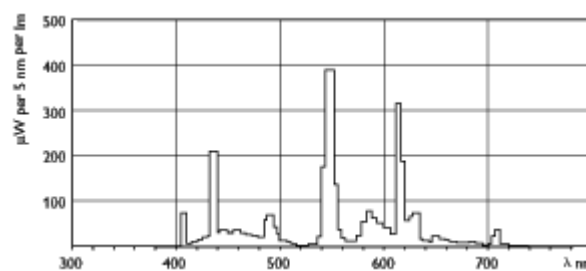

## PL-L 50W/841 2G11 / 4P 1CT

Product family description

Product data	
Product Number	347708
Full product name	PL-L 50W/841 2G11 /4P 1CT
Ordering Code	PL-L 50W/841/4P RS
Pack type	1 Lamp in a Folding Carton
Pieces per Sku	1
Skus/Case	25
Pack UPC	046677347703
EAN2US	
Case Bar Code	50046677347708
Successor Product number	
System Description	Rapid Start
Base	2G11
Base Information	4P
Execution	/4P [4 Pins]
Packing Type	1CT [1 Lamp in a Folding Carton]
Packing Configuration	25
Avg. Life	10000 hr
Avg. Hrs. Life	- hr
Ordering Code	PL-L 50W/841/4P RS
Pack UPC	046677347703
Case Bar Code	50046677347708
Watts	50W
Lamp Voltage	150 V
Dimmable	Yes
Color Code	840 [CCT of 4000K]
Color Rendering Index	82 Ra8
Color Designation	Cool White

Product data	
Color Description	840 Cool White
Color Temperature	4000 K
Initial Lumens	4000 Lm
Overall Length C	571.6 mm
Diameter D	39 mm
Diameter D1	18 mm
Product Number	347708

PL-L

Base 2G11

PL-L

PL-L/840