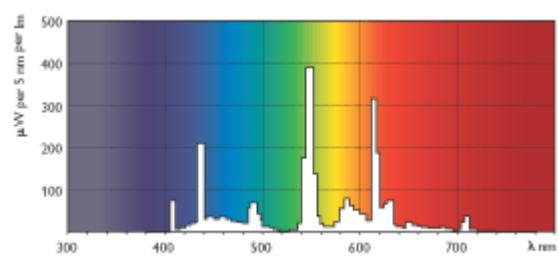

## PL-L 50W/841 2G11 / 4P 1CT

Product family description

Product data	
Product Number	347708
Full product name	PL-L 50W/841 2G11 /4P 1CT
Ordering Code	PL-L 50W/841/4P RS
Pack type	1 Lamp in a Folding Carton
Pieces per Sku	1
Skus/Case	25
Pack UPC	046677347703
EAN2US	
Case Bar Code	50046677347708
Successor Product number	
System Description	Rapid Start
Base	2G11
Base Information	4P
Execution	/4P [4 Pins]
Packing Type	1CT [1 Lamp in a Folding Carton]
Packing Configuration	25
Avg. Life	10000 hr
Avg. Hrs. Life	- hr
Ordering Code	PL-L 50W/841/4P RS
Pack UPC	046677347703
Case Bar Code	50046677347708
Watts	50W
Lamp Voltage	150 V
Dimmable	Yes
Color Code	840 [CCT of 4000K]
Color Rendering Index	82 Ra8
Color Designation	Cool White

Product data	
Color Description	840 Cool White
Color Temperature	4000 K
Initial Lumens	4000 Lm
Overall Length C	571.6 mm
Diameter D	39 mm
Diameter D1	18 mm
Product Number	347708

PL-L

Base 2G11

PL-L

PL-L/840