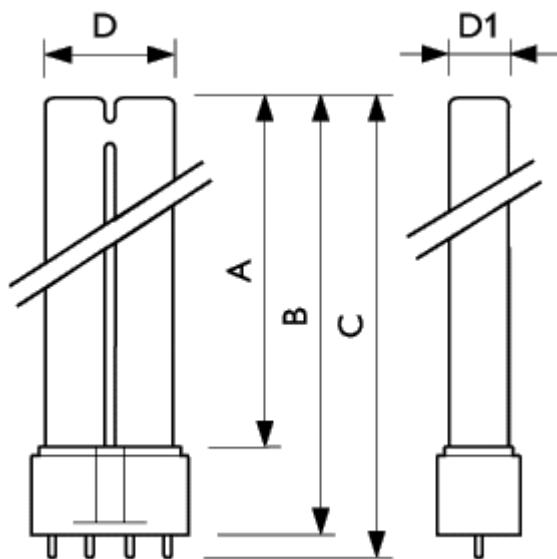

## PL-L 50W/841 2G11 / 4P 1CT

Product family description

Product data	
Product Number	347708
Full product name	PL-L 50W/841 2G11 /4P 1CT
Ordering Code	PL-L 50W/841/4P RS
Pack type	1 Lamp in a Folding Carton
Pieces per Sku	1
Skus/Case	25
Pack UPC	046677347703
EAN2US	
Case Bar Code	50046677347708
Successor Product number	
System Description	Rapid Start
Base	2G11
Base Information	4P
Execution	/4P [4 Pins]
Packing Type	1CT [1 Lamp in a Folding Carton]
Packing Configuration	25
Avg. Life	10000 hr
Avg. Hrs. Life	- hr
Ordering Code	PL-L 50W/841/4P RS
Pack UPC	046677347703
Case Bar Code	50046677347708
Watts	50W
Lamp Voltage	150 V
Dimmable	Yes
Color Code	840 [CCT of 4000K]
Color Rendering Index	82 Ra8
Color Designation	Cool White

Product data	
Color Description	840 Cool White
Color Temperature	4000 K
Initial Lumens	4000 Lm
Overall Length C	571.6 mm
Diameter D	39 mm
Diameter D1	18 mm
Product Number	347708

PL-L

Base 2G11

PL-L

PL-L/840

PL-L/840