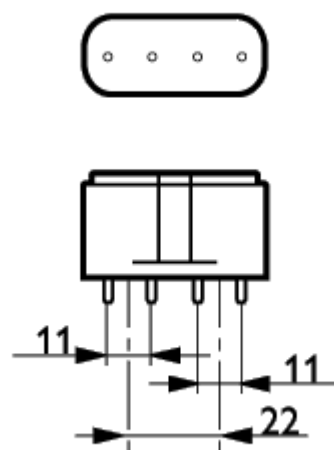

## PL-L 50W/841 2G11 / 4P 1CT

Product family description

Product data	
Product Number	347708
Full product name	PL-L 50W/841 2G11 /4P 1CT
Ordering Code	PL-L 50W/841/4P RS
Pack type	1 Lamp in a Folding Carton
Pieces per Sku	1
Skus/Case	25
Pack UPC	046677347703
EAN2US	
Case Bar Code	50046677347708
Successor Product number	
System Description	Rapid Start
Base	2G11
Base Information	4P
Execution	/4P [4 Pins]
Packing Type	1CT [1 Lamp in a Folding Carton]
Packing Configuration	25
Avg. Life	10000 hr
Avg. Hrs. Life	- hr
Ordering Code	PL-L 50W/841/4P RS
Pack UPC	046677347703
Case Bar Code	50046677347708
Watts	50W
Lamp Voltage	150 V
Dimmable	Yes
Color Code	840 [CCT of 4000K]
Color Rendering Index	82 Ra8
Color Designation	Cool White

Product data	
Color Description	840 Cool White
Color Temperature	4000 K
Initial Lumens	4000 Lm
Overall Length C	571.6 mm
Diameter D	39 mm
Diameter D1	18 mm
Product Number	347708

PL-L

Base 2G11

PL-L

PL-L/840

PL-L/840