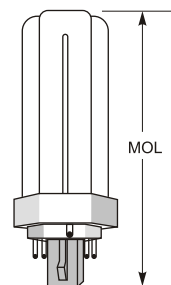

* Items only available for special orders

All measurements are shown in inches unless noted

Manage in Accordance with Disposal Laws

See: www.htr-group.com or 1-888-537-4874

4-Pin Base