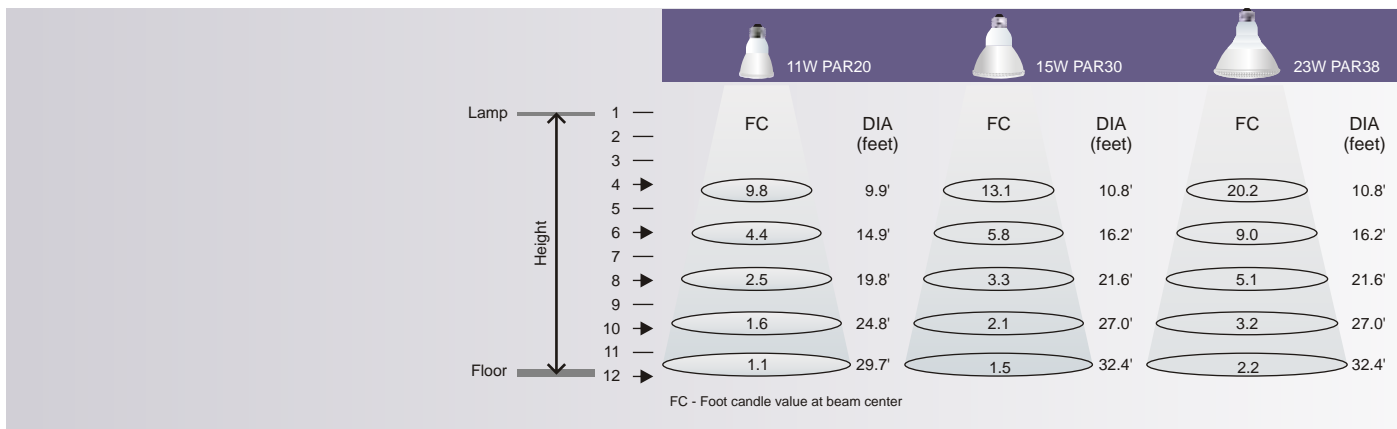

PAR REFLECTOR INDOOR/OUTDOOR

PAR20 / PAR30 / PAR38 Outdoor / Indoor Reflector CFL Hard Glass

Nominal Wattage	Overdrive Model #	Item Description & CCT	Initial Lumen	Average Rated Life (Hrs.)	Diameter (Inches/mm)	Length/ (Inches/mm)	Pack Master	Item #
11	11WODPAR20	11W PAR20 Reflector- CFL-Soft White	380	10,000	2.5 / 63	3.9 / 98	12	071
11	11WODPAR20/41K	11W PAR20 Reflector- CFL-Cool White	380	10,000	2.5 / 63	3.9 / 98	12	155
11	11WODPAR20/50K	11W PAR20 Reflector- CFL-Natural DL	380	10,000	2.5 / 63	3.9 / 98	12	089
15	• 15WODPAR30	15W PAR30 Reflector- CFL-Soft White	700	10,000	3.7 / 95	4.6 / 117	12	072
15	15WODPAR30/41K	15W PAR30 Reflector- CFL-Cool White	660	10,000	3.7 / 95	4.6 / 117	12	156
15	15WODPAR30/50K	15W PAR30 Reflector- CFL-Natural DL	660	10,000	3.7 / 95	4.6 / 117	12	091
23	23WODPAR38	23W PAR38 Reflector- CFL-Soft White	1,100	10,000	4.8 / 121	5.0 / 128	12	073
23	23WODPAR38/41K	23W PAR38 Reflector- CFL-Cool White	1,200	10,000	4.8 / 121	5.0 / 128	12	144
23	23WODPAR38/50K	23W PAR38 Reflector- CFL-Natural DL	1,050	10,000	4.8 / 121	5.0 / 128	12	087

Applications

Features

- 10,000 hour average rated life reduces relamping & related costs
- Rare earth tri-phosphor with 80 plus CRI for better performance
- High Luminous Efficacy
- 75% Lower Power Consumption over incandescent bulbs
- Available in various color temperature
- Compact in Size and fits most applications

Notes

- Not Dimmable
- Available in other color temperature also (upon request)
- Dimension with + 0.1 inch tolerance
- 23W ODPAR38 Model same size as Halogen PAR 38
- Use is not recommended when exposed to weather, outdoor usage requires an enclosed fixture
- Base up operator for outdoor fixture