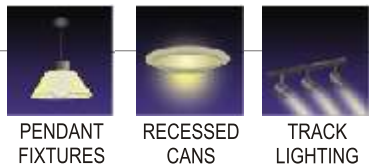

PAR REFLECTOR INDOOR/OUTDOOR

PAR20 / PAR30 / PAR38 Outdoor / Indoor Reflector CFL Hard Glass

Nominal Wattage	Overdrive Model #	Item Description & CCT	Initial Lumen	Average Rated Life (Hrs.)	Diameter (Inches/mm)	Length/ (Inches/mm)	Pack Master	Item #
11	11WODPAR20	11W PAR20 Reflector- CFL-Soft White	380	10,000	2.5 / 63	3.9 / 98	12	071
11	11WODPAR20/41K	11W PAR20 Reflector- CFL-Cool White	380	10,000	2.5 / 63	3.9 / 98	12	155
11	11WODPAR20/50K	11W PAR20 Reflector- CFL-Natural DL	380	10,000	2.5 / 63	3.9 / 98	12	089
15	• 15WODPAR30	15W PAR30 Reflector- CFL-Soft White	700	10,000	3.7 / 95	4.6 / 117	12	072
15	15WODPAR30/41K	15W PAR30 Reflector- CFL-Cool White	660	10,000	3.7 / 95	4.6 / 117	12	156
15	15WODPAR30/50K	15W PAR30 Reflector- CFL-Natural DL	660	10,000	3.7 / 95	4.6 / 117	12	091
23	23WODPAR38	23W PAR38 Reflector- CFL-Soft White	1,100	10,000	4.8 / 121	5.0 / 128	12	073
23	23WODPAR38/41K	23W PAR38 Reflector- CFL-Cool White	1,200	10,000	4.8 / 121	5.0 / 128	12	144
23	23WODPAR38/50K	23W PAR38 Reflector- CFL-Natural DL	1,050	10,000	4.8 / 121	5.0 / 128	12	087

Applications

Features

- 10,000 hour average rated life reduces relamping & related costs
- Rare earth tri-phosphor with 80 plus CRI for better performance
- High Luminous Efficacy
- 75% Lower Power Consumption over incandescent bulbs
- Available in various color temperature
- Compact in Size and fits most applications