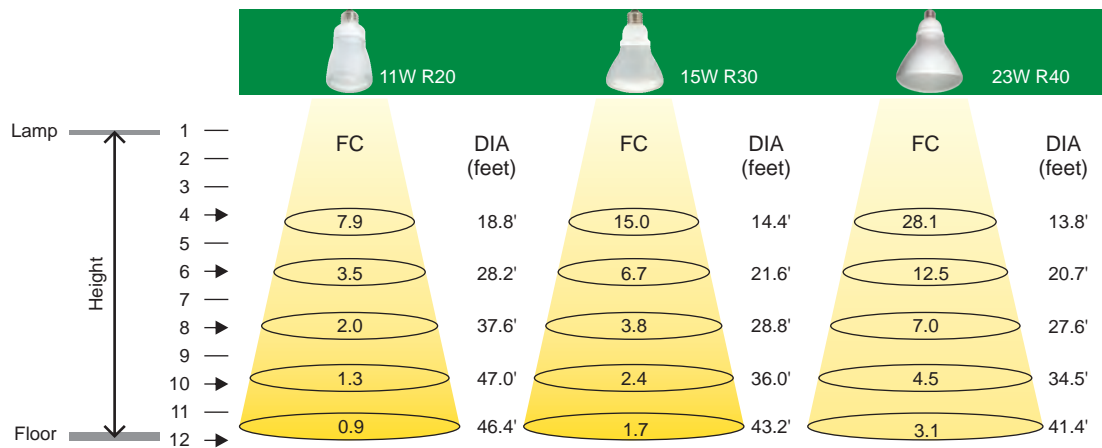

Reflector INDOOR

R20 / R30 / R40 Indoor Reflector CFL

Nominal Wattage	Overdrive Model #	Item Description & CCT	Initial Lumen	Av Rated Life (hrs)	Diameter inch / mm	Length inch / mm	Pack Master	Item #
11	11W/ODR20	11W R20 Reflector- CFL-Soft White	360	10,000	2.5 / 64	5.0 / 126	12	122
11	11W/ODR20/50K	11W R20 Reflector- CFL-Natural DL	360	10,000	2.5 / 64	5.0 / 126	12	123
15	● 15W/ODR30	15W R30 Reflector- CFL-Soft White	700	10,000	3.7 / 95	5.4 / 137	12	037
15	15W/ODR30/41K	15W R30 Reflector- CFL-Cool White	700	10,000	3.7 / 95	5.4 / 137	12	161
15	15W/ODR30/50K	15W R30 Reflector- CFL-Natural DL	700	10,000	3.7 / 95	5.4 / 137	12	092
23	● 23W/ODR40	23W R40 Reflector- CFL-Soft White	1090	10,000	5.0 / 127	6.5 / 165	12	129
23	23W/ODR40/50K	23W R40 Reflector- CFL-Natural DL	1200	10,000	5.0 / 127	6.5 / 165	12	130

Applications

PENDANT FIXTURES

RECESSED CANS

TRACK LIGHTING

FC - Foot candle value at beam center

Features

- 6,000 to 10,000 hour average rated life reduces relamping & related costs
- Rare earth tri-phosphor with 80 plus CRI for better performance
- High Luminous Efficacy
- 75% Lower Power Consumption over incandescent bulbs
- Available in various color temperature
- Size same as incandescent lamp and true retrofit

Notes

- Not Dimmable
- Available in other color temperature also (upon request)
- Dimension with ± 0.1 inch tolerance