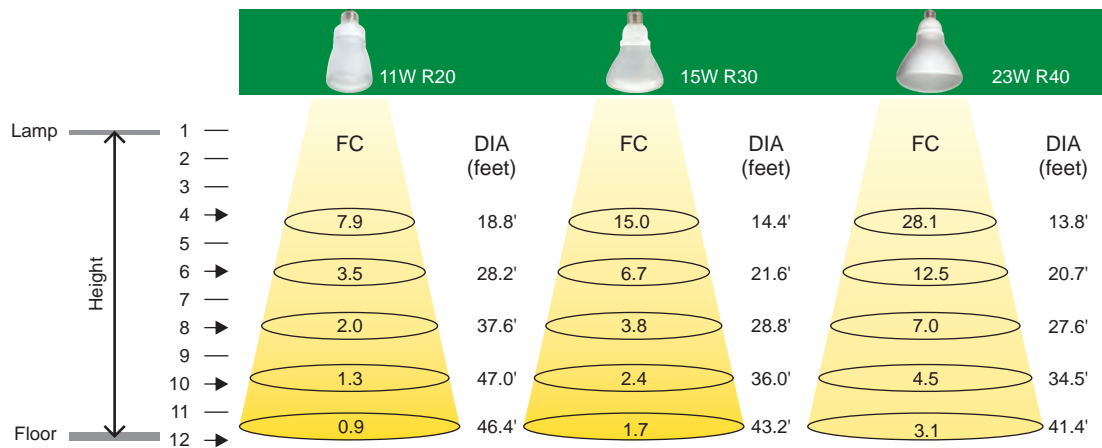

Reflector INDOOR

R20 / R30 / R40 Indoor Reflector CFL

Nominal Wattage	Overdrive Model #	Item Description & CCT	Initial Lumen	Av Rated Life (hrs)	Diameter inch / mm	Length inch / mm	Pack Master	Item #
11	11W/ODR20	11W R20 Reflector- CFL-Soft White	360	10,000	2.5 / 64	5.0 / 126	12	122
11	11W/ODR20/50K	11W R20 Reflector- CFL-Natural DL	360	10,000	2.5 / 64	5.0 / 126	12	123
15	• 15W/ODR30	15W R30 Reflector- CFL-Soft White	700	10,000	3.7 / 95	5.4 / 137	12	037
15	15W/ODR30/41K	15W R30 Reflector- CFL-Cool White	700	10,000	3.7 / 95	5.4 / 137	12	161
15	15W/ODR30/50K	15W R30 Reflector- CFL-Natural DL	700	10,000	3.7 / 95	5.4 / 137	12	092
23	• 23W/ODR40	23W R40 Reflector- CFL-Soft White	1090	10,000	5.0 / 127	6.5 / 165	12	129
23	23W/ODR40/50K	23W R40 Reflector- CFL-Natural DL	1200	10,000	5.0 / 127	6.5 / 165	12	130

Applications

PENDANT FIXTURES RECESSED CANS TRACK LIGHTING

FC - Foot candle value at beam center

Features

- 6,000 to 10,000 hour average rated life reduces relamping & related costs
- Rare earth tri-phosphor with 80 plus CRI for better performance
- High Luminous Efficacy
- 75% Lower Power Consumption over incandescent bulbs
- Available in various color temperature
- Size same as incandescent lamp and true retrofit

Notes

- Not Dimmable
- Available in other color temperature also (upon request)
- Dimension with ± 0.1 inch tolerance