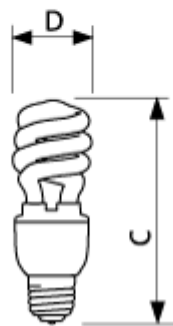

Product data

Product Number

138040

PHILIPS

Product data	
Full product name	Mini Dec Twister 11W Med EL/mDT 1CT
Ordering Code	MRT MINI DEC TWIST EL/MDT 11W
Pack type	1 Lamp in a Folding Carton
Pieces per Sku	1
Skus/Case	6
Pack UPC	046677138042
EAN2US	
Case Bar Code	50046677138047
Successor Product number	
Base	Medium [Single Contact Medium Screw]
Bulb	EL/mDT
Packing Type	1CT [1 Lamp in a Folding Carton]
Packing Configuration	6
Rated Avg. Life [3 hr Start]	8000 hr
Ordering Code	MRT MINI DEC TWIST EL/MDT 11W
Pack UPC	046677138042
Case Bar Code	50046677138047
Energy Saving	Energy Saving
Watts	11W
Color Rendering Index	82 Ra8
Color Temperature	2700 K
Initial Lumens	700 Lm
Max Overall Length (MOL) - C	4.45 in
Product Number	138040

Mini Dec Twist EL/mDT

Base Medium

Energy Saving Energy Saving

PHILIPS

Mini Dec Twist EL/mDT

	C
Full product name	Max
Mini Dec Twister 11W Med EL/mDT 1CT	4.45