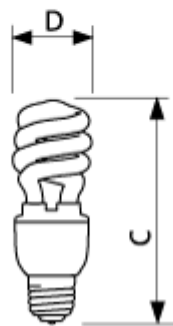

Mini Dec Twister 9W Med EL/mDT 1CT

Product family description

Philips Energy Saver Twisters allow users to save energy and reduce operating costs without sacrificing light quality.

Features

- Turns on instantly.
- Fits into incandescent fixtures.
- Provides warm and inviting soft white light
- Offers Long Life compared to standard incandescents.

Product data

Product Number

147934

PHILIPS

Product data	
Full product name	Mini Dec Twister 9W Med EL/mDT 1CT
Ordering Code	EL/MDT 9W MART MINI DEC TWIST
Pack type	1 Lamp in a Folding Carton
Pieces per Sku	1
Skus/Case	6
Pack UPC	046677147938
EAN2US	
Case Bar Code	50046677147933
Successor Product number	
Base	Medium [Single Contact Medium Screw]
Bulb	EL/mDT
Packing Type	1CT [1 Lamp in a Folding Carton]
Packing Configuration	6
Rated Avg. Life [3 hr Start]	8000 hr
Ordering Code	EL/MDT 9W MART MINI DEC TWIST
Pack UPC	046677147938
Case Bar Code	50046677147933
Energy Saving	Energy Saving
Watts	9W
Color Code	827 [CCT of 2700K]
Color Rendering Index	82 Ra8
Color Temperature	2700 K
Initial Lumens	550 Lm
Max Overall Length (MOL) - C	4.17 in
Product Number	147934

Mini Dec Twist EL/mDT

Base Medium

Energy Saving Energy Saving

PHILIPS

Mini Dec Twist EL/mDT

	C
Full product name	Max
Mini Dec Twister 9W Med EL/ mDT 1CT	4.17