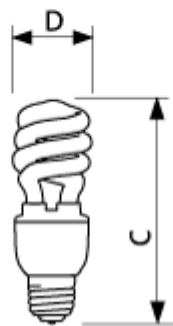

# PHILIPS

Product data	
Full product name	Mini Dec Twister 5W Med EL/mDT 1CT
Ordering Code	EL/MDT 5W MART MINI DEC TWIST
Pack type	1 Lamp in a Folding Carton
Pieces per Sku	1
Skus/Case	6
Pack UPC	046677147921
EAN2US	
Case Bar Code	50046677147926
Successor Product number	
Base	Medium [Single Contact Medium Screw]
Bulb	EL/mDT
Packing Type	1CT [1 Lamp in a Folding Carton]
Packing Configuration	6
Rated Avg. Life [3 hr Start]	8000 hr
Ordering Code	EL/MDT 5W MART MINI DEC TWIST
Pack UPC	046677147921
Case Bar Code	50046677147926
Energy Saving	Energy Saving
Watts	5W
Color Code	827 [CCT of 2700K]
Color Rendering Index	82 Ra8
Color Temperature	2700 K
Initial Lumens	250 Lm
Max Overall Length (MOL) - C	3.89 in
Product Number	147926

Mini Dec Twist EL/mDT

Base Medium

Energy Saving Energy Saving

# PHILIPS

Mini Dec Twist EL/mDT

---

	C
Full product name	Max
Mini Dec Twister 5W Med EL/ mDT 1CT	3.89

---