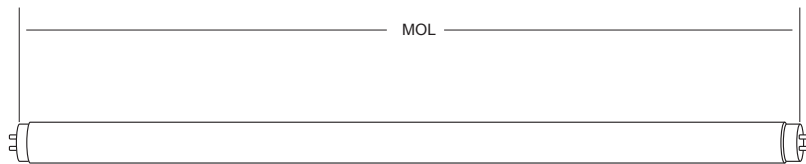

* Items only available for special orders

All measurements are shown in inches unless noted
Manage in Accordance with Disposal Laws
See: www.lamprecycle.org or 1-866-666-6850

T5
Mini Bi-Pin Base